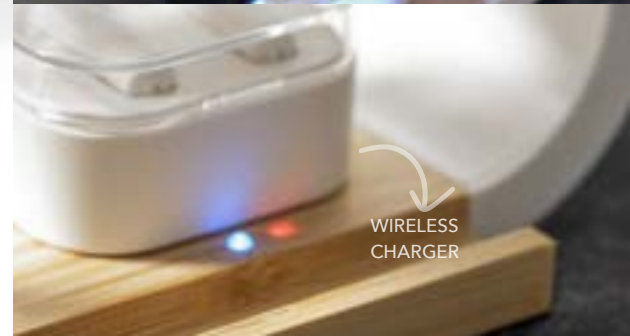

LIMITED
edition
EXPERIENCE

Lonclow

PREMIUM GIFT
10K
PREMIUM GIFT

10W
WIRELESS
CHARGER

Lonclow 1384

Caricatore Organizer. Bambù/ ABS. Wireless 10W.
Organizer Charger. Bamboo/ ABS. Wireless 10W.

22.4 x 9.6 x 7.7 cm 20 Print Code: F(1), L2