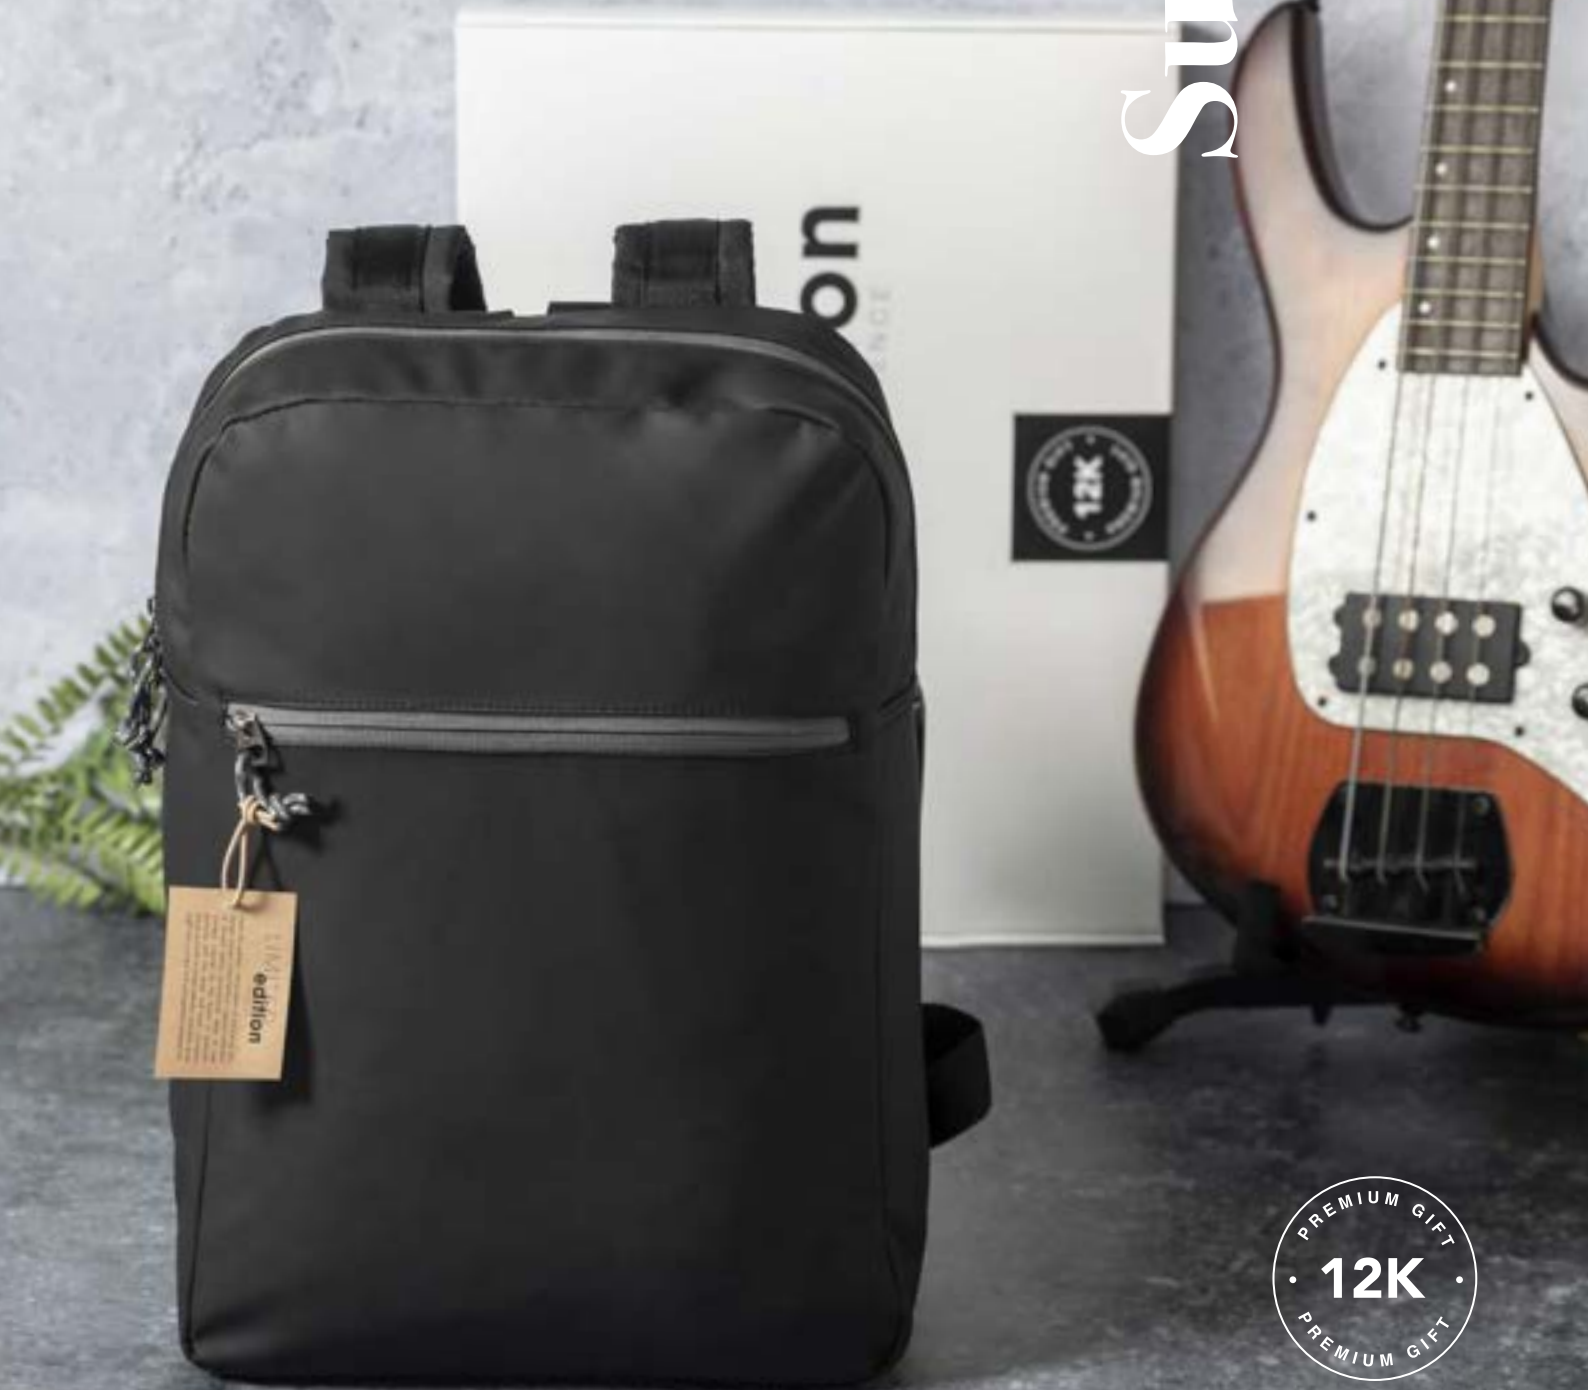

Caratterizzato da un design elegante e minimalista, è ideale per ogni occasione. Un accessorio moderno, funzionale e bello che supera ogni aspettativa. Versatile e dalle linee senza tempo, è stato realizzato per offrire la massima resistenza e durevolezza.

Characterised by its elegant and minimalist design, it is ideal for any occasion. A modern, functional and beautiful accessory which exceeds all expectations. Versatile and with timeless lines, it has been made to provide maximum strength and durability.

Sulust